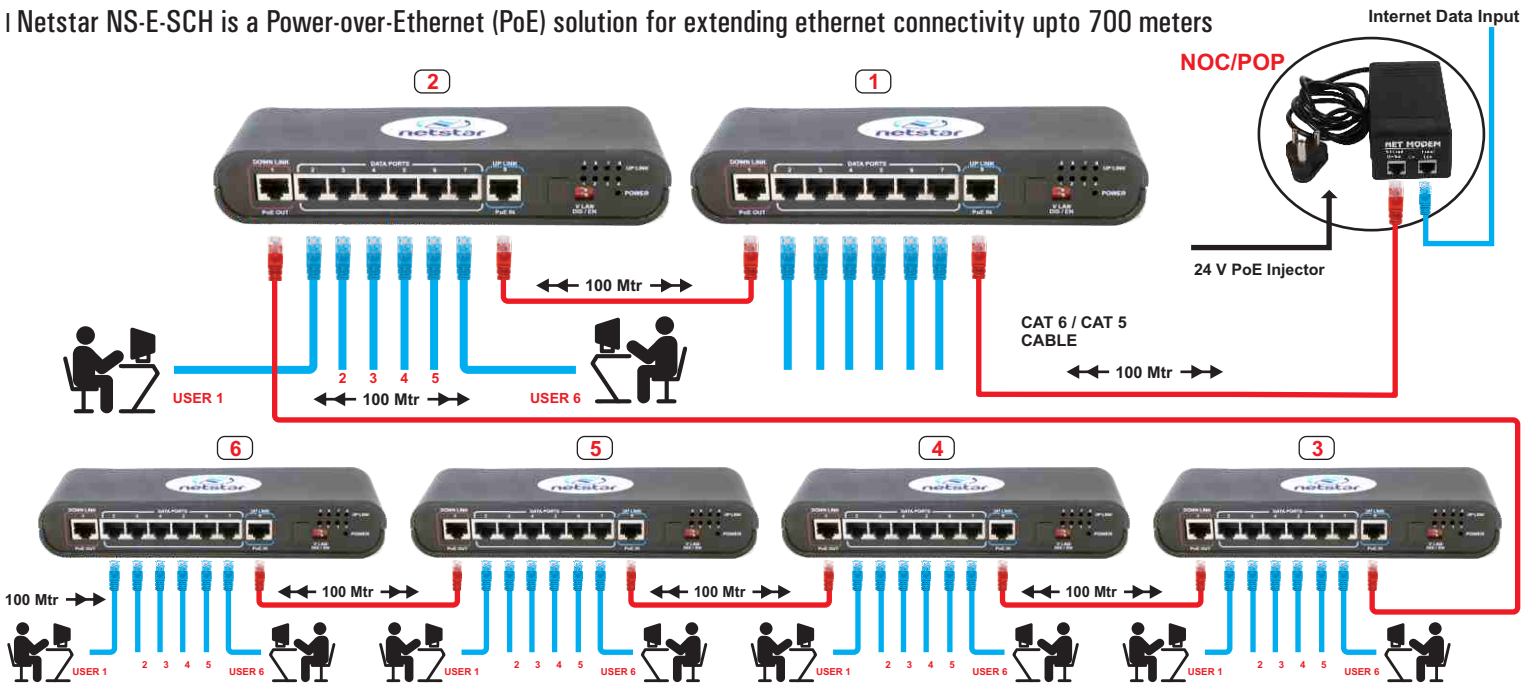

### Model No : NS-ER7-E1-V12

7 x 10/100 Base T Reverse PoE Ports (RPoE) &  
1 x 10/100 Base T Uplink Port &  
12V DC Power Out for Powering ONU

### Model No : NS-ER7-P1

7 x 10/100 Base T Reverse PoE Ports (RPoE) &  
1 x 10/100 Base PoE Out Port (24V)

## Model No : NS-ER7-F1

7 x 10/100 Base T Reverse PoE Ports (RPoE) & 1 x 10/100 Base FX Port - /13T for 1310nmTX-1550nmRX  
OR /15T for 1550nmTX-1310nmRX

## Model No : NS-E-SCH

1 x 10/100 Base PoE In Port & 1 x 10/100 Base PoE Out port & 6 x 10/100 Base LAN Ports

Netstar NS-E-SCH is a Power-over-Ethernet (PoE) solution for extending ethernet connectivity upto 700 meters