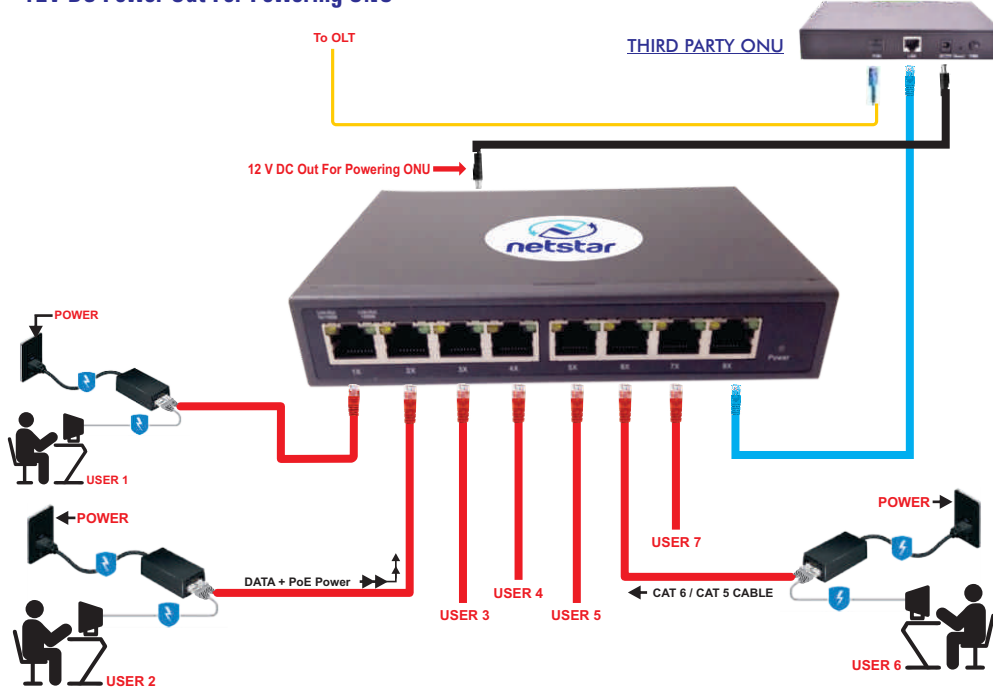

### Model No : NS-ER7-P1

7 x 10/100 Base T Reverse PoE Ports (RPoE) &  
1 x 10/100 Base PoE Out Port (24V)

## Model No : NS-ER7-F1

7 x 10/100 Base T Reverse PoE Ports (RPoE) & 1 x 10/100 Base FX Port - /13T for 1310nmTX-1550nmRX  
OR /15T for 1550nmTX-1310nmRX

## Model No : NS-E-SCH

1 x 10/100 Base PoE In Port & 1 x 10/100 Base PoE Out port & 6 x 10/100 Base LAN Ports

Netstar NS-E-SCH is a Power-over-Ethernet (PoE) solution for extending ethernet connectivity upto 700 meters

## WEB SMART GIGA REVERSE PoE SWITCH FOR ONU

7 x 10/100/1000 Base T Reverse PoE Ports (RPoE) & 1 x 10/100/1000 Base T Uplink Port & 12V DC Power Out For Powering ONU

Reverse PoE Switches Are Available with Outdoor Multipurpose Weather Proof Casing