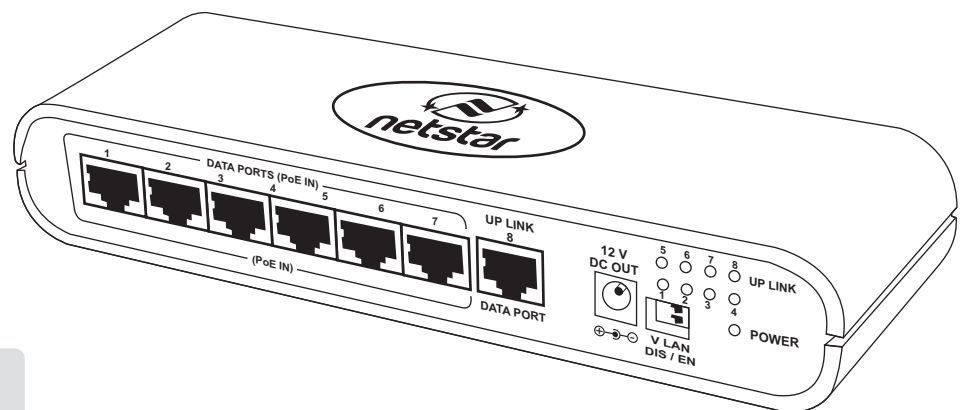

THE DIGITAL REVOLUTION....