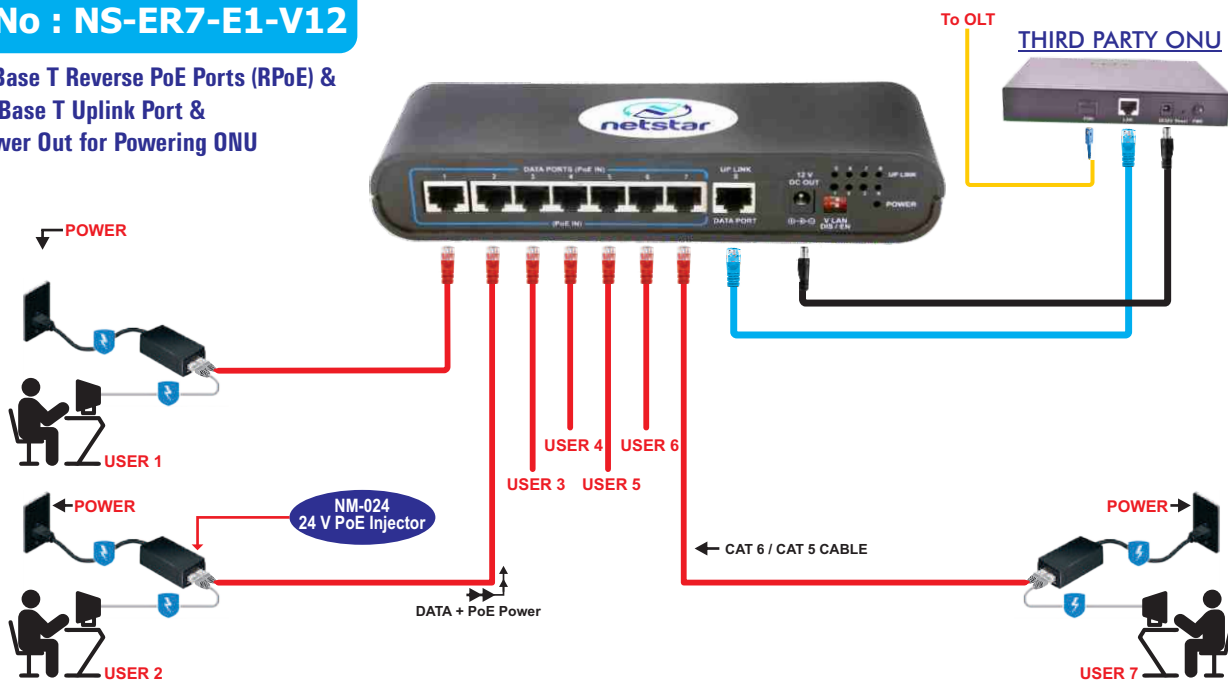

### Saves Lot Of Money / Reduced Your Operation Expenditures

Cascading Support For  
More Number of Users

No UPS / Power Backup Required  
At Last Mile Building

Port Based Isolation (1 To 7 Port)  
Hardware VLAN

### Model No : NS-ER7-E1-V12

7 x 10/100 Base T Reverse PoE Ports (RPoE) &  
1 x 10/100 Base T Uplink Port &  
12V DC Power Out for Powering ONU

### Model No : NS-ER7-P1

7 x 10/100 Base T Reverse PoE Ports (RPoE) &  
1 x 10/100 Base PoE Out Port (24V)

## Model No : NS-E-SCH

1 x 10/100 Base PoE In Port & 1 x 10/100 Base PoE Out port & 6 x 10/100 Base LAN Ports

Netstar NS-E-SCH is a Power-over-Ethernet (PoE) solution for extending ethernet connectivity upto 700 meters