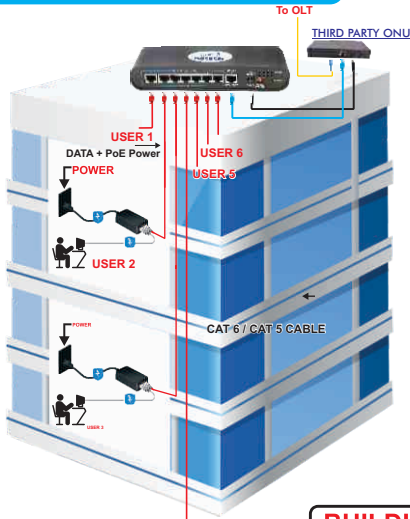

CASCADING

MODEL NO : NS-ER7-E1-V12

BUILDING 1