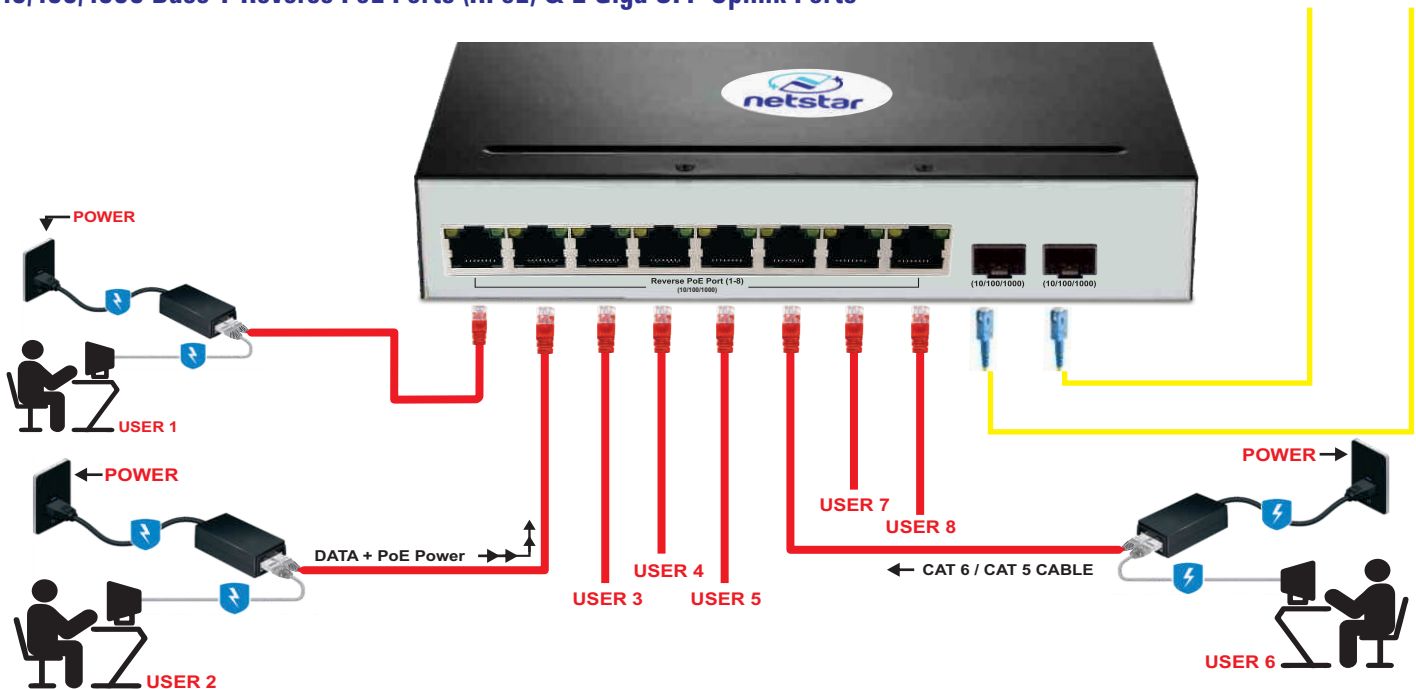

## Model No : NS-E-SCH

1 x 10/100 Base PoE In Port & 1 x 10/100 Base PoE Out port & 6 x 10/100 Base LAN Ports

Netstar NS-E-SCH is a Power-over-Ethernet (PoE) solution for extending ethernet connectivity upto 700 meters

## WEB SMART GIGA REVERSE PoE SWITCH FOR ONU

7 x 10/100/1000 Base T Reverse PoE Ports (RPoE) & 1 x 10/100/1000 Base T Uplink Port & 12V DC Power Out For Powering ONU

Reverse PoE Switches Are Available with Outdoor Multipurpose Weather Proof Casing

## WEB SMART GIGA REVERSE PoE SWITCH WITH SFP UPLINKS

8 x 10/100/1000 Base T Reverse PoE Ports (RPoE) & 2 Giga SFP Uplink Ports