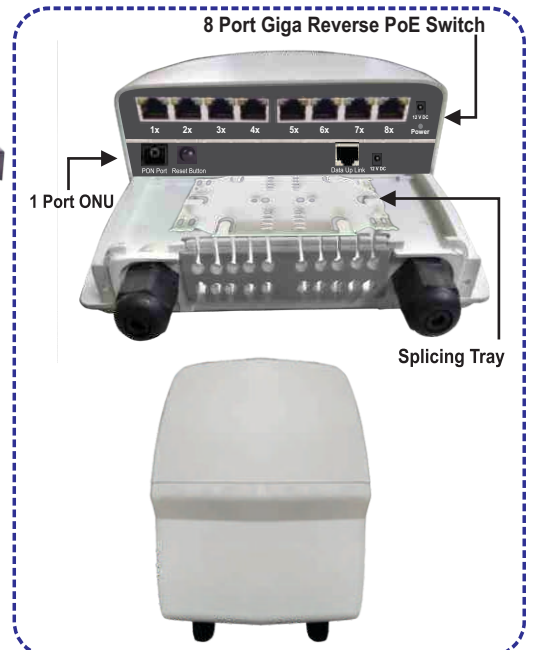

WEB SMART GIGA REVERSE PoE SWITCH FOR ONU

7 x 10/100/1000 Base T Reverse PoE Ports (RPoE) & 1 x 10/100/1000 Base T Uplink Port & 12V DC Power Out For Powering ONU