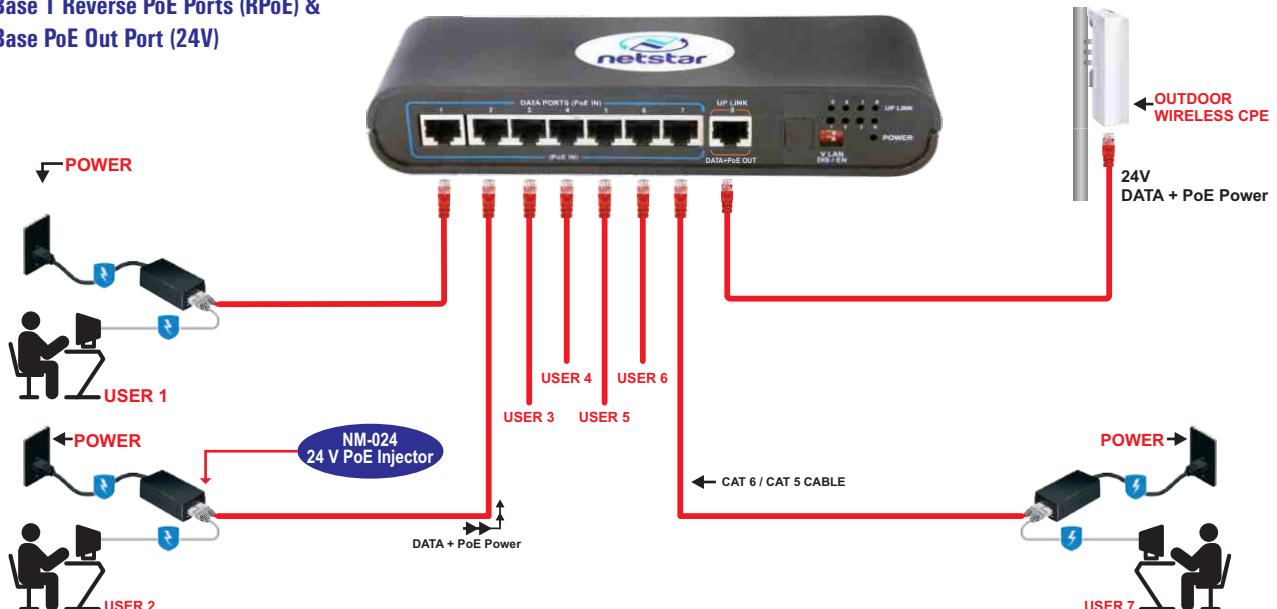

### Model No : NS-ER7-E1-V12

7 x 10/100 Base T Reverse PoE Ports (RPoE) &  
1 x 10/100 Base T Uplink Port &  
12V DC Power Out for Powering ONU

### Model No : NS-ER7-P1

7 x 10/100 Base T Reverse PoE Ports (RPoE) &  
1 x 10/100 Base PoE Out Port (24V)

## Model No : NS-E-SCH

1 x 10/100 Base PoE In Port & 1 x 10/100 Base PoE Out port & 6 x 10/100 Base LAN Ports

Netstar NS-E-SCH is a Power-over-Ethernet (PoE) solution for extending ethernet connectivity upto 700 meters