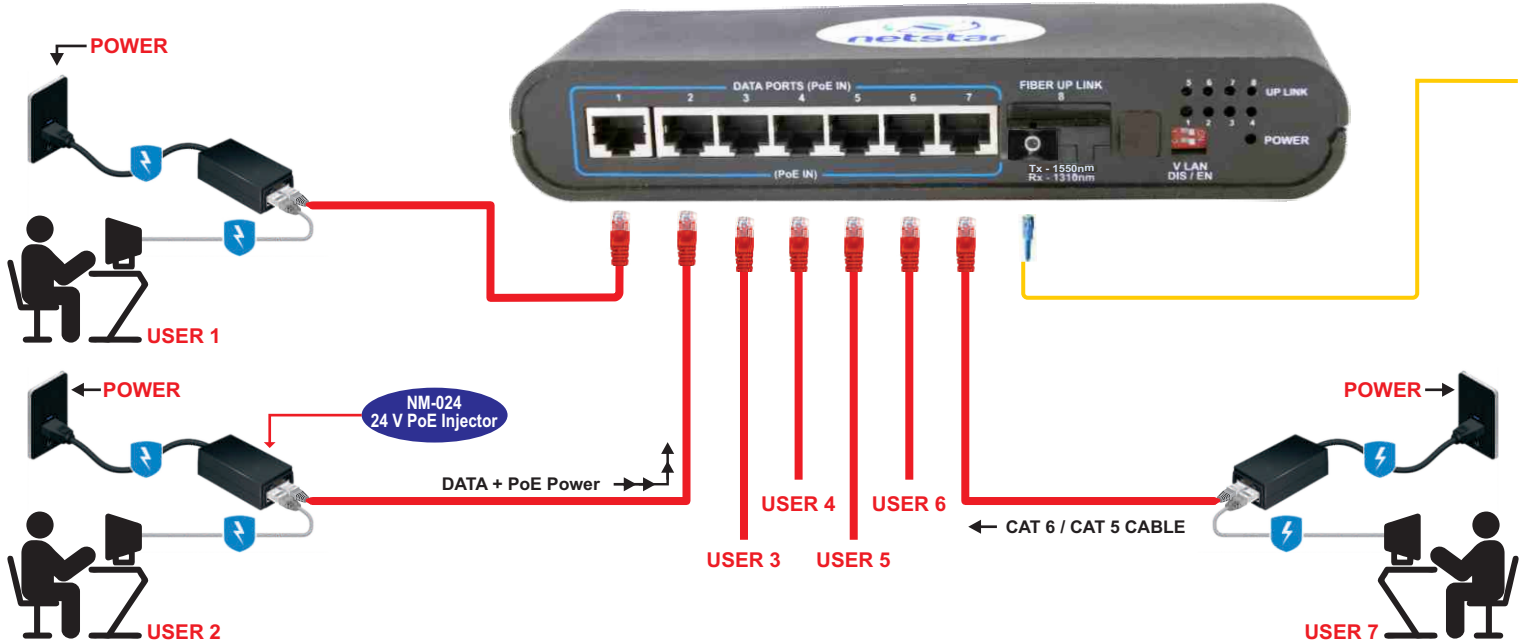

### Model No : NS-ER7-E1-V12

7 x 10/100 Base T Reverse PoE Ports (RPoE) &  
1 x 10/100 Base T Uplink Port &  
12V DC Power Out for Powering ONU

### Model No : NS-ER7-P1

7 x 10/100 Base T Reverse PoE Ports (RPoE) &  
1 x 10/100 Base PoE Out Port (24V)

## Model No : NS-E-SCH

1 x 10/100 Base PoE In Port & 1 x 10/100 Base PoE Out port & 6 x 10/100 Base LAN Ports

Netstar NS-E-SCH is a Power-over-Ethernet (PoE) solution for extending ethernet connectivity upto 700 meters